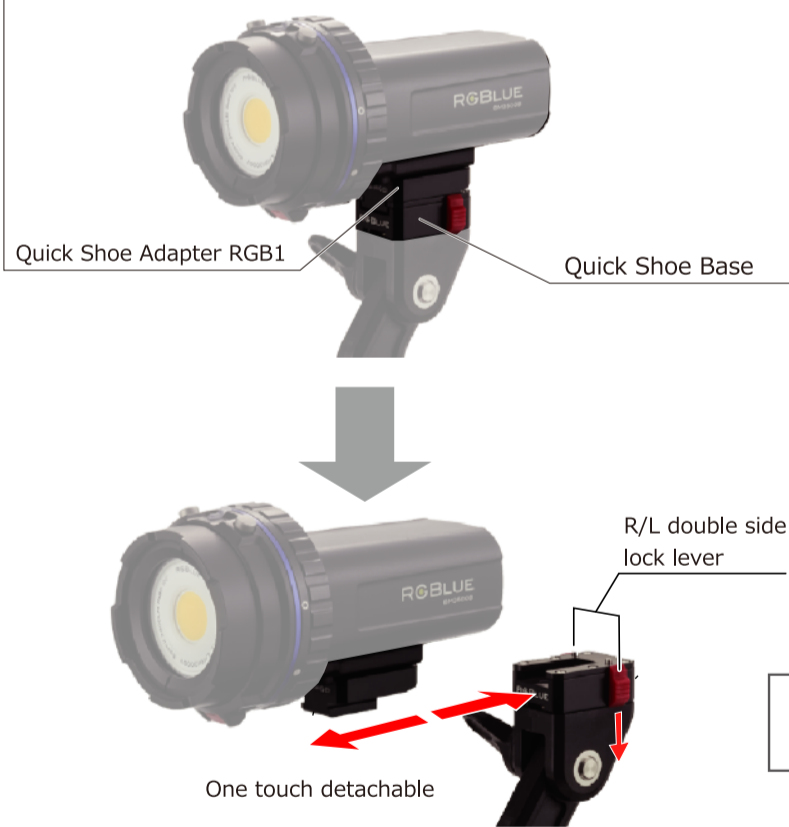

R@Blue	INON	SEA&SEA	INON	GoPro	OLYMPUS	Camera etc
 <p>SYSTEM01/02/03 Series</p>	 <p>LE700-W/LE700-S /LE350</p>	 <p>YS-D2 (D1)</p>	 <p>D2000/S2000/Z240</p>	 <p>GoPro</p>	 <p>UFL-3</p>	<ul style="list-style-type: none"> • Camera • Wearable Camera • Underwater Housing (Compact Size) • Flash Light • Light
					 <p>YS-01/03</p>	
					 <p>FIX NEO/FIX NEO mini</p>	
 <p>Quick Shoe Adapter RGB1 QSA-RGB1</p> <p>Provided with a Quick Shoe Adapter Cover QSA-CV1</p> 	 <p>Quick Shoe Adapter DE1 QSA-DE1</p> <p>Provided with a Quick Shoe Adapter Cover QSA-CV1</p> 	 <p>Quick Shoe Adapter SS1 QSA-SS1</p> <p>Provided with a Quick Shoe Adapter Cover QSA-CV1</p> 	 <p>Quick Shoe Adapter IN1 QSA-IN1</p> <p>Provided with a Quick Shoe Adapter Cover QSA-CV1</p> 	 <p>Quick Shoe Adapter GP1 QSA-GP1</p> <p>Provided with a Quick Shoe Adapter Cover QSA-CV1</p> 	 <p>Quick Shoe Adapter YS1 QSA-YS1</p> <p>Provided with a Quick Shoe Adapter Cover QSA-CV1</p> 	 <p>Quick Shoe Adapter TR1 QSA-TR1</p> <p>Provided with a Quick Shoe Adapter Cover QSA-CV1</p> 

Compatible with popular U/W products

 <p>YS Adapter Set YSAN-01</p> <p>Ball Adapter RGB-BA01</p>	 <p>YS Adapter Provided with YS-D2(D1)</p> <p>Ball Adapter Provided with YS-D2(D1)</p>	 <p>Z Joint</p> <p>Z Adapter MV</p> <p>Z Adapter II</p>	 <p>Quick Shoe Base Mount GP1 QSBM-GP1</p>	 <p>Quick Shoe Base Mount TR1 QSBM-TR1</p>
RGBLUE Accessories	SEA & SEA Accessories	INON Accessories	GoPro Accessories	Tripod