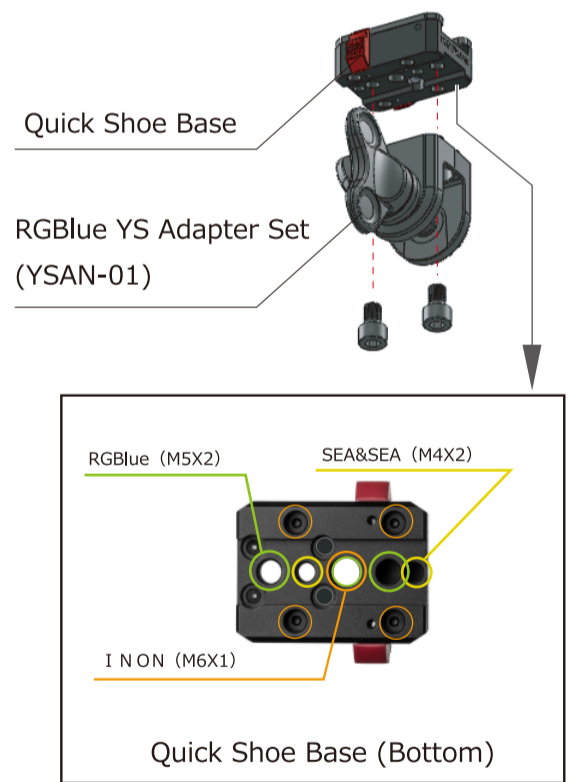

R@Blue	INON	SEA&SEA	INON	GoPro	OLYMPUS	Camera etc
 <p>SYSTEM01/02/03 Series</p>	 <p>LE700-W/LE700-S /LE350</p>	 <p>YS-D2 (D1)</p>	 <p>D2000/S2000/Z240</p>	 <p>GoPro</p>	 <p>UFL-3</p>	<ul style="list-style-type: none"> • Camera • Wearable Camera • Underwater Housing (Compact Size) • Flash Light • Light
					 <p>YS-01/03</p>	
					 <p>FIX NEO/FIX NEO mini</p>	
 <p>Quick Shoe Adapter RGB1 QSA-RGB1</p> <p>Provided with a Quick Shoe Adapter Cover QSA-CV1</p> 	 <p>Quick Shoe Adapter DE1 QSA-DE1</p> <p>Provided with a Quick Shoe Adapter Cover QSA-CV1</p> 	 <p>Quick Shoe Adapter SS1 QSA-SS1</p> <p>Provided with a Quick Shoe Adapter Cover QSA-CV1</p> 	 <p>Quick Shoe Adapter IN1 QSA-IN1</p> <p>Provided with a Quick Shoe Adapter Cover QSA-CV1</p> 	 <p>Quick Shoe Adapter GP1 QSA-GP1</p> <p>Provided with a Quick Shoe Adapter Cover QSA-CV1</p> 	 <p>Quick Shoe Adapter YS1 QSA-YS1</p> <p>Provided with a Quick Shoe Adapter Cover QSA-CV1</p> 	 <p>Quick Shoe Adapter TR1 QSA-TR1</p> <p>Provided with a Quick Shoe Adapter Cover QSA-CV1</p> 

Compatible with popular U/W products

 <p>YS Adapter Set YSAN-01</p> <p>Ball Adapter RGB-BA01</p>	 <p>YS Adapter Provided with YS-D2(D1)</p> <p>Ball Adapter Provided with YS-D2(D1)</p>	 <p>Z Joint</p> <p>Z Adapter MV</p> <p>Z Adapter II</p>	 <p>Quick Shoe Base Mount GP1 QSBM-GP1</p>	 <p>Quick Shoe Base Mount TR1 QSBM-TR1</p>
RGBLUE Accessories	SEA & SEA Accessories	INON Accessories	GoPro Accessories	Tripod